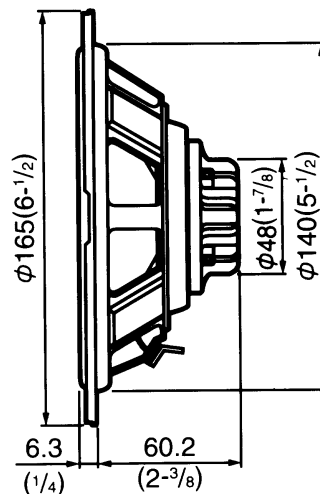

CUSTOM FIT SPEAKER

KFC-HQR175C

SERVICE MANUAL

KENWOOD

OVERSEAS

©1996-12 PRINTED IN JAPAN
B51-7115-00 (MC) 919

EXTERNAL VIEW

Unit: mm(inch)

PARTS LIST

★ New Parts

Parts without Parts No. are not supplied.

Les articles non mentionnés dans le Parts No. ne sont pas fournis.

Teile ohne Parts No. werden nicht geliefert.

Ref No.	New Parts	Parts No.	Description
①	★	E58-0216-08	Rectangular receptacle
②,③		N99-1293-08	Screw set
④	★	E30-5374-08	Speaker cord
SP	★	T15-0344-08	Speaker

PARTS INCLUDED

SPECIFICATIONS

Speakers

Woofer 165 mm (6 - 1/2 in) Pearl Mica Cone Type
23×2 g (0.82×2 oz) Magnet

Tweeter 30 mm (1 - 3/16 in) P.P.T.A. Balanced Dome Type

Peak Power 150 Watts

Frequency Response ... 30 Hz ~30,000 Hz