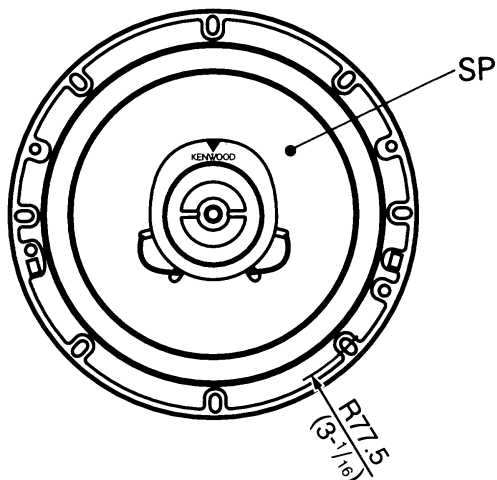

CUSTOM FIT SPEAKER

KFC-HQR175C

SERVICE MANUAL

KENWOOD

OVERSEAS

©1996-12 PRINTED IN JAPAN
B51-7115-00 (MC) 919

EXTERNAL VIEW

Unit: mm(inch)

PARTS LIST

★ New Parts

Parts without Parts No. are not supplied.

Les articles non mentionnés dans le Parts No. ne sont pas fournis.

Teile ohne Parts No. werden nicht geliefert.

Ref No.	New Parts	Parts No.	Description
①	★	E58-0216-08	Rectangular receptacle
②,③		N99-1293-08	Screw set
④	★	E30-5374-08	Speaker cord
SP	★	T15-0344-08	Speaker

PARTS INCLUDED

SPECIFICATIONS

Speakers

Woofer 165 mm (6 - 1/2 in) Pearl Mica Cone Type
23×2 g (0.82×2 oz) Magnet

Tweeter 30 mm (1 - 3/16 in) P.P.T.A. Balanced Dome Type

Peak Power 150 Watts

Frequency Response ... 30 Hz ~30,000 Hz