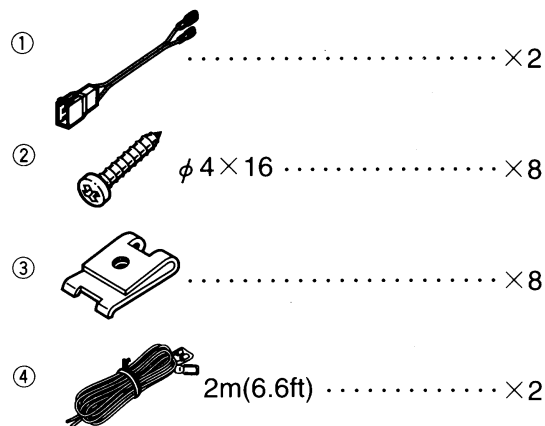

PARTS LIST

★ New Parts

Parts without Parts No. are not supplied.

Les articles non mentionnés dans le Parts No. ne sont pas fournis.

Teile ohne Parts No. werden nicht geliefert.

Ref No.	New Parts	Parts No.	Description
①	★	E58-0216-08	Rectangular receptacle
②,③		N99-1293-08	Screw set
④	★	E30-5374-08	Speaker cord
SP	★	T15-0344-08	Speaker

PARTS INCLUDED

SPECIFICATIONS

Speakers

Woofer 165 mm (6 - 1/2 in) Pearl Mica Cone Type
23×2 g (0.82×2 oz) Magnet

Tweeter 30 mm (1 - 3/16 in) P.P.T.A. Balanced Dome Type

Peak Power 150 Watts

Frequency Response ... 30 Hz ~30,000 Hz